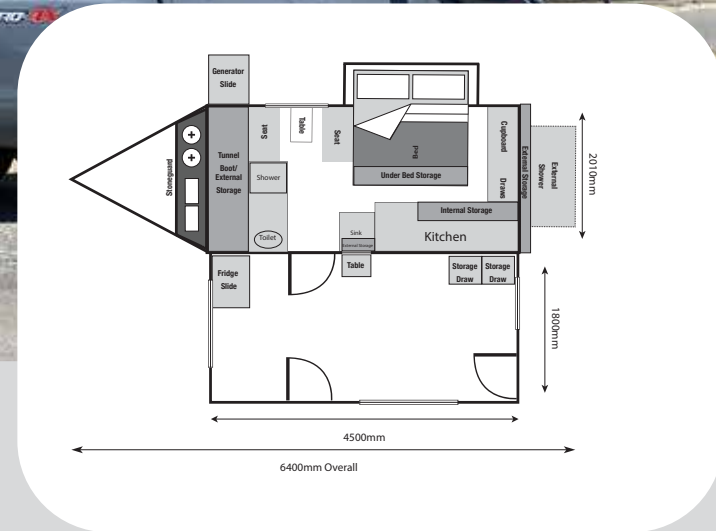

XPEDITION HYBRID

1300 594 000

BLUEWATERCAMPERS.COM.AU

ONLY
$64,990*

*Registrations, Dealer and Delivery charges may apply